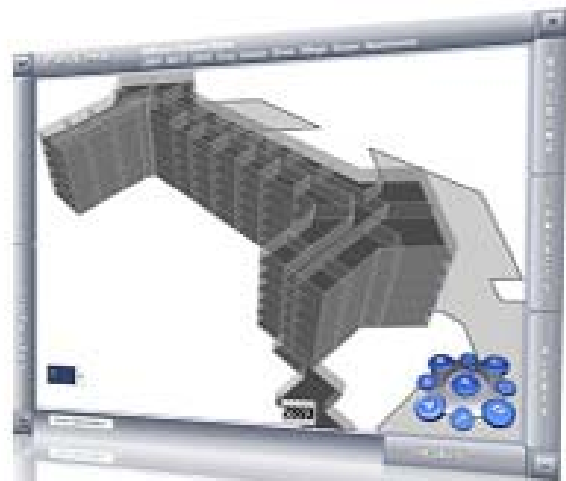

PrePlanView • Fire™

Not re-fried Architectural software
Public safety & Homeland Security focus from inception
Employs Military, Aviation and Bank ATM concepts including:

- Touch Screen Access
- Easily Accessible functions via EdgeMenus™
- Consistent Layout
- Usable in varying Light Conditions
- Vector Graphics – Scales to screen size
- Redundant and Resilient – Local Database, AutoSync™

This Translates Into:

Easy To Use

Easy To Learn

Easy To Remember

A Robust System, available to everyone!

SEE

View Scene in 3D/2D and
From a Strategic vs. Architectural perspective

TOUCH

Critical information is always a single touch away

UNDERSTAND *Instant access to ALERTS,*

HAZMATS and Structural information

Instant access to Critical Building & Safety information

FAST & EASY! Create, update and disseminate all-inclusive 3D site diagrams in minutes not hours.